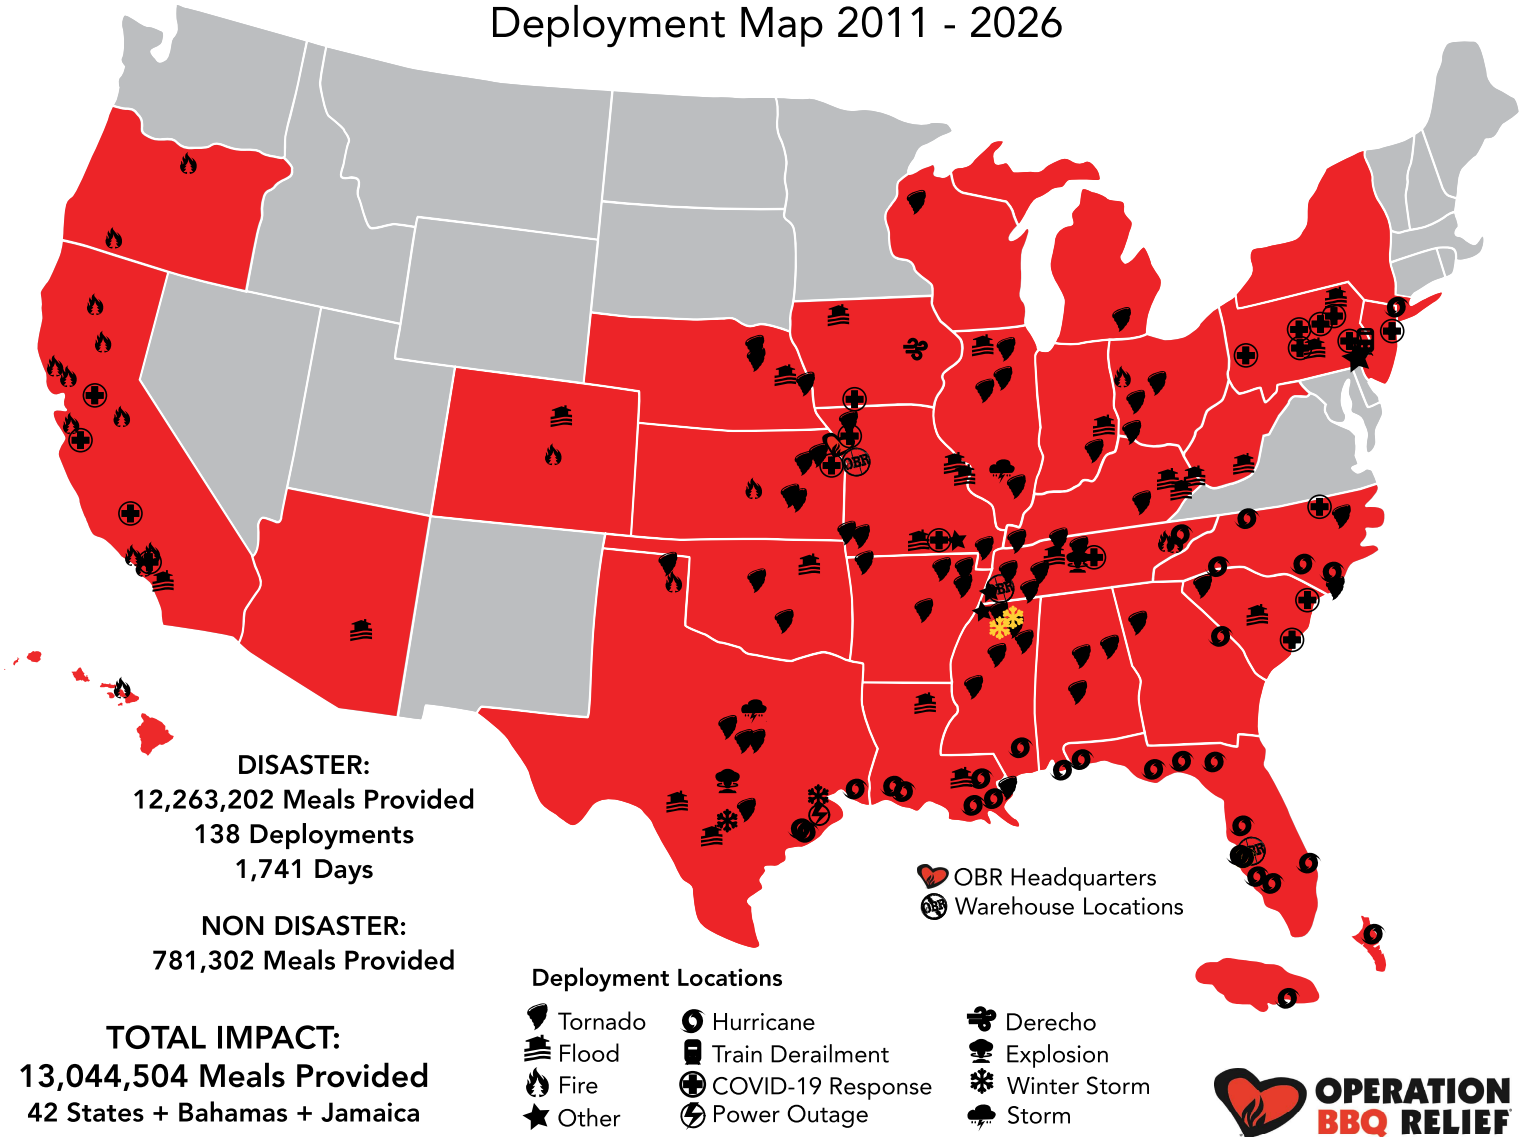

Operation BBQ Relief

Deployment Map 2011 - 2026

Operation BBQ Relief Deployments by Year

YEAR	# STATES	# DISASTERS	# MEALS	# DAYS
2026	1 State	1 Disaster	24,600	19
2025	8 States + Jamaica	12 Disasters	305,558	156
2024	12 States	21 Disasters	1,519,831	271
2023	8 States	11 Disasters	399,630	123
2022	6 States	6 Disasters	1,002,195	93
2021	8 States	7 Disasters	532,805	231
2020	16 States	15 Disasters	5,420,830	464
2019	8 States + Bahamas	10 Disasters	140,008	61
2018	9 States	10 Disasters	1,166,053	75
2017	6 States	8 Disasters	569,450	48
2016	6 States	7 Disasters	536,874	45
2015	5 States	7 Disasters	89,433	33
2014	3 States	6 Disasters	73,885	27
2013	6 States	4 Disasters	175,150	29
2012	10 States	10 Disasters	181,900	52
2011	2 States	2 Disasters	125,000	14