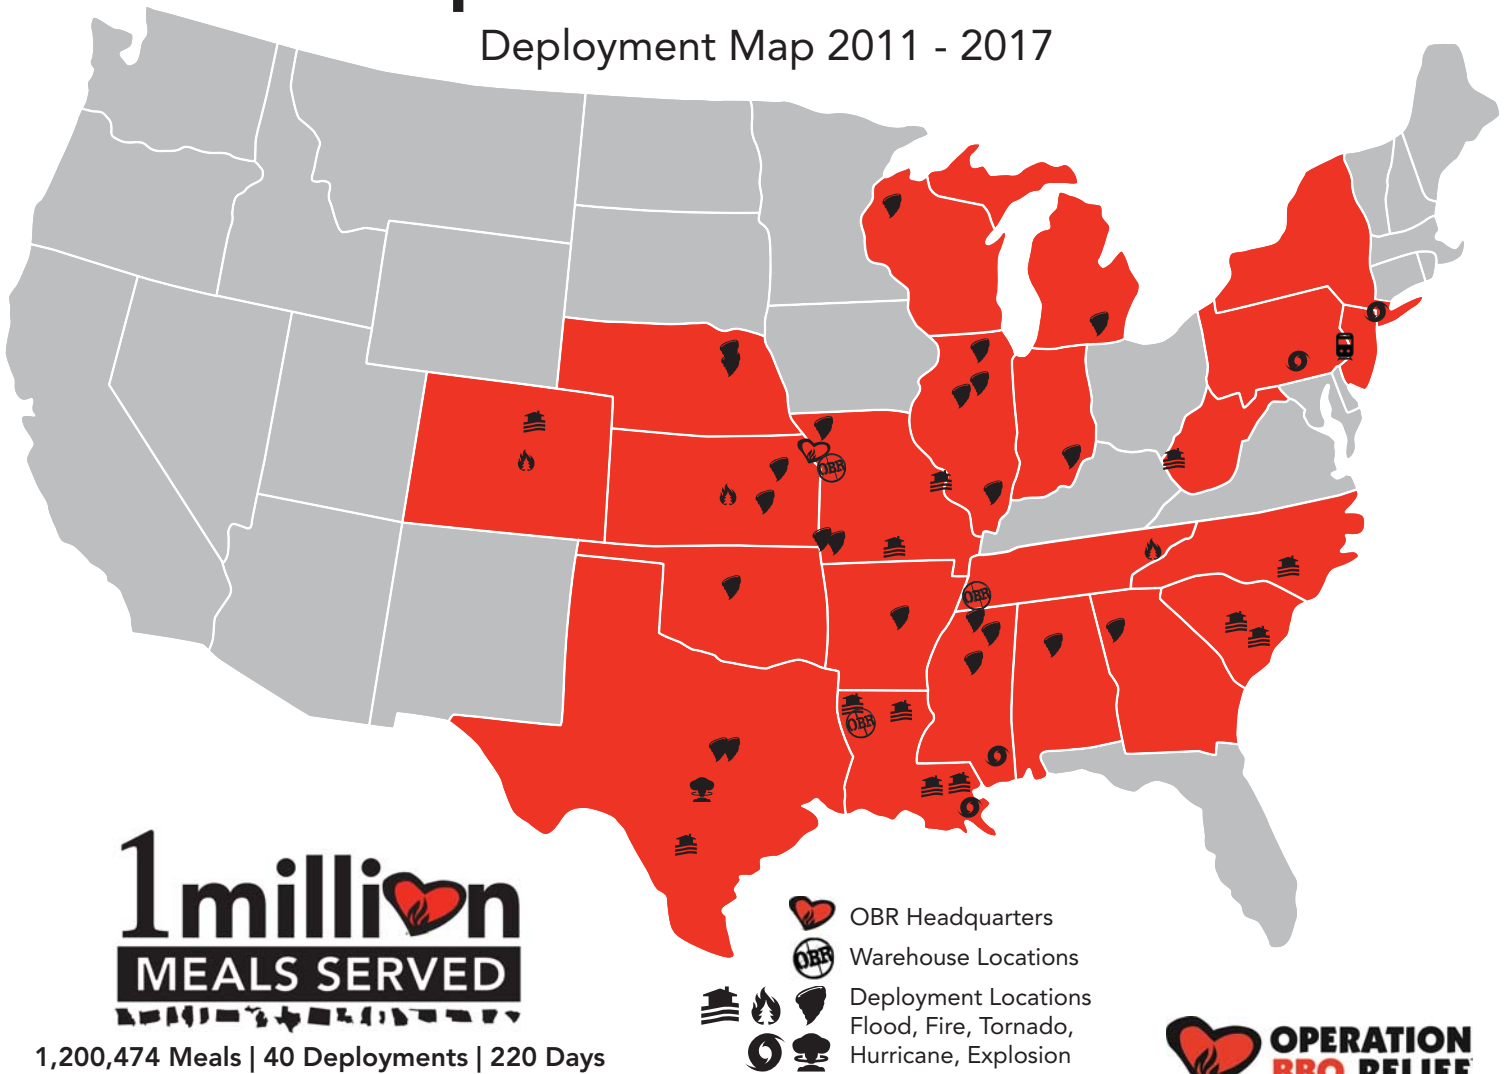

# Operation BBQ Relief

Deployment Map 2011 - 2017

**1million**  
**MEALS SERVED**

1,200,474 Meals | 40 Deployments | 220 Days  
22 States | Over 4,870 Volunteers

Operation BBQ Relief has deployed to the following locations: